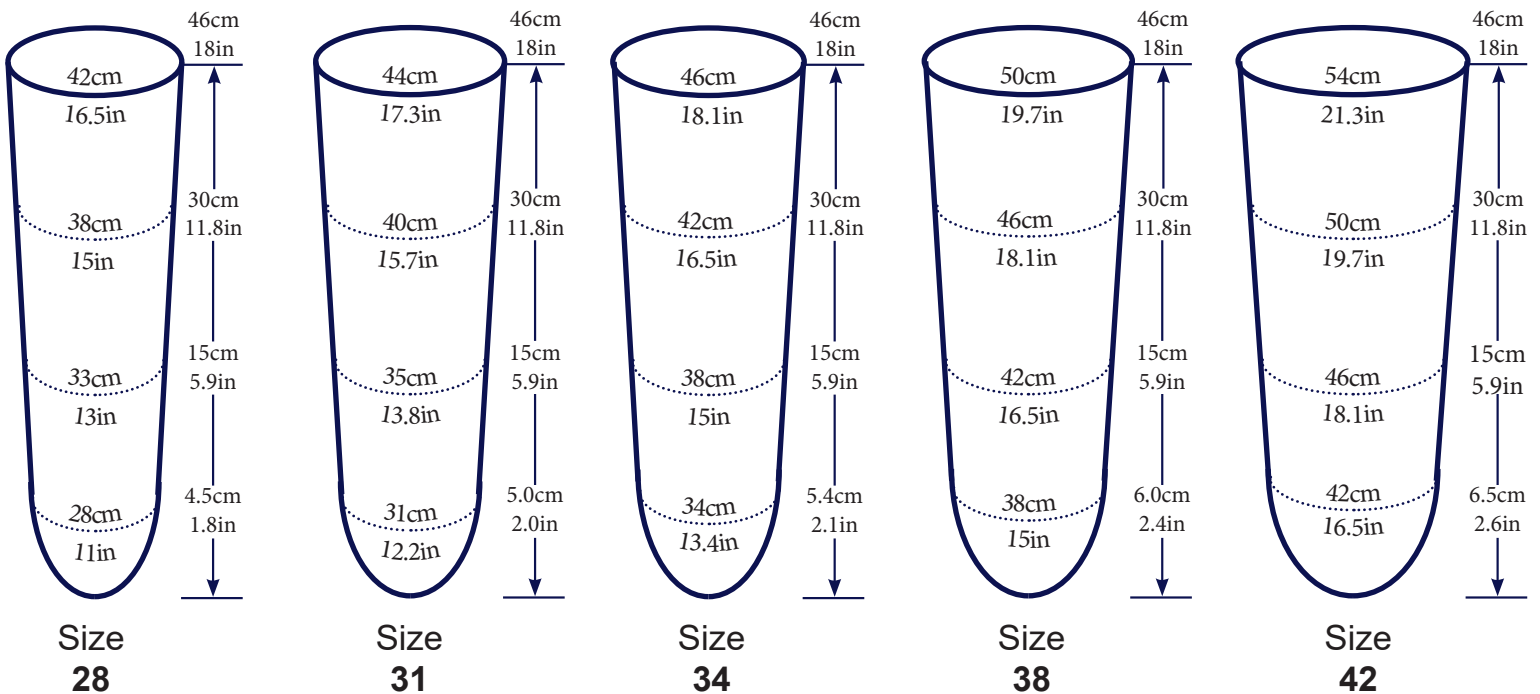

ENCORE IV™

GEL LINER

Size Chart

All liners are 46cm (18 inches) in length