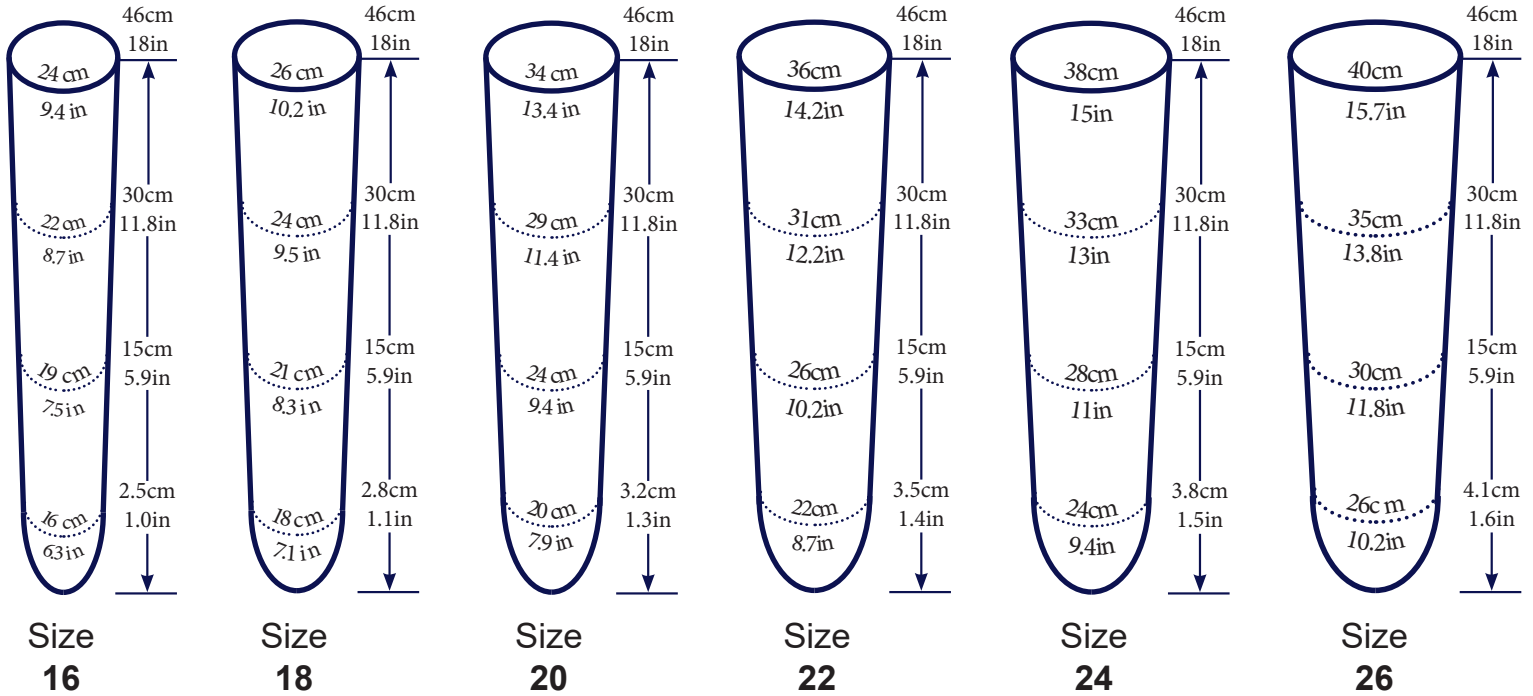

ENCORE IV™

GEL LINER

Size Chart

All liners are 46cm (18 inches) in length